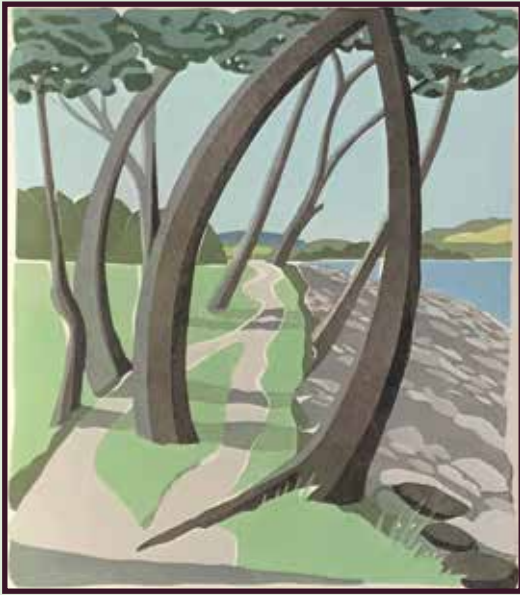

LISA HOOPER *Garlieston Bay*
Reduction Linocut 32 x 28 cm

LISA HOOPER *Last Leaves*
Reduction Linocut 29 x 19 cm

LISA HOOPER *An Orkney Shore*
Reduction Linocut 33 x 52 cm

JOHN THRELFALL *Whitethroat*
Acrylic 36 x 36 cm